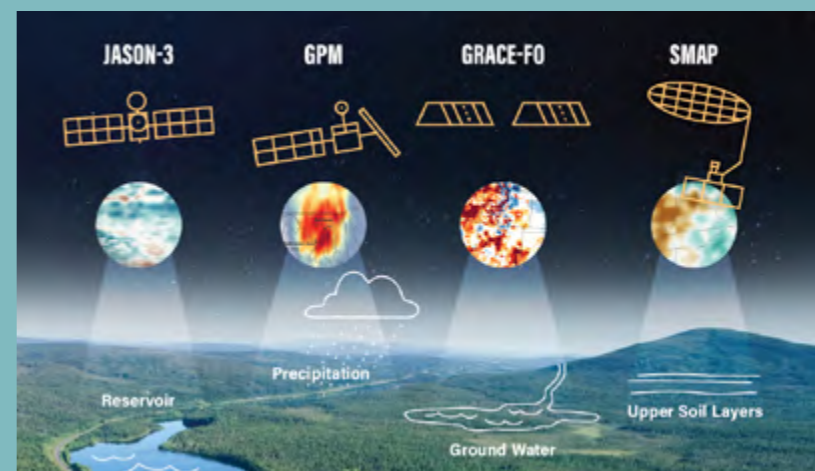

Drought makes its Home on the Range

Drought is a complicated problem that requires innovative research and lots of data. Earth-observing satellites from NASA and its partners collect data on various signs of drought, such as lack of precipitation and snow pack, low water levels in reservoirs and streams or dry soils, and depleted groundwater. [+ARTICLE](#)