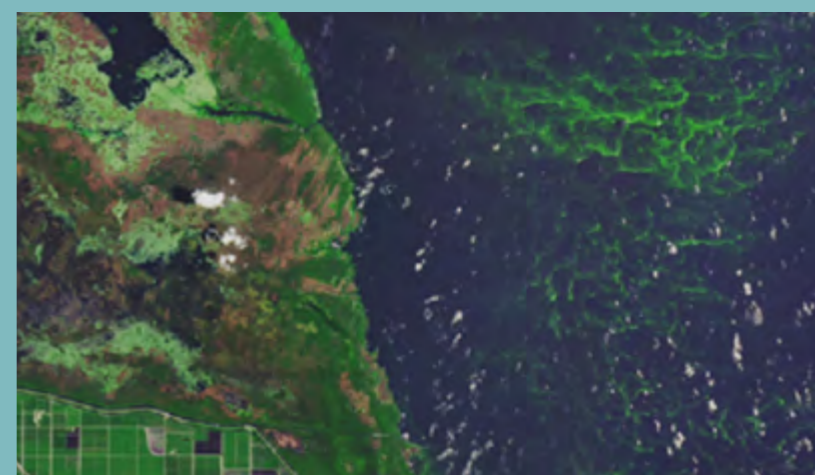

Drought is a complicated problem that requires innovative research and lots of data. Earth-observing satellites from NASA and its partners collect data on various signs of drought, such as lack of precipitation and snow pack, low water levels in reservoirs and streams or dry soils, and depleted groundwater. [+ARTICLE](#)

A Third of the U.S. Faces Drought

NASA resources in use during the historic 2020 drought across the U.S. [+ARTICLE](#)

Food Security from Space: Water Availability

Monitoring indicators of water availability for agriculture. [+PDF](#)