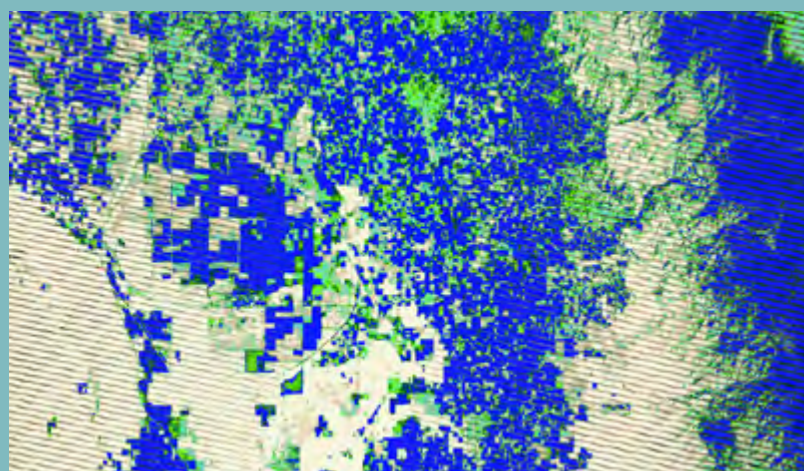

With a focus on Nebraska, this is an overview of NASA tech used in managing water used for soy, corn and other crops. [+VIDEO](#)

OpenET: Transforming Water Management in the American West

OpenET is a platform that uses daily and hourly NASA satellite data to provide field-level water use in Western US in a free and open to the public format. [+VIDEO](#)

OpenET: A Transformative Tool for Tracking Water Use

Across 17 Western U.S. states, this open and publicly available resource is providing field-level data on water use. [+ARTICLE](#)

Landsat Imagery Sheds Light on Agricultural Water Use