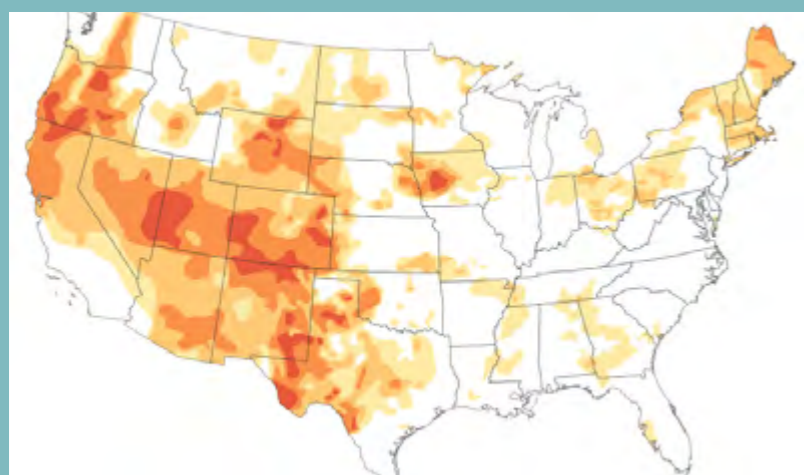

A Third of the U.S. Faces Drought

NASA resources in use during the historic 2020 drought across the U.S. [+ARTICLE](#)